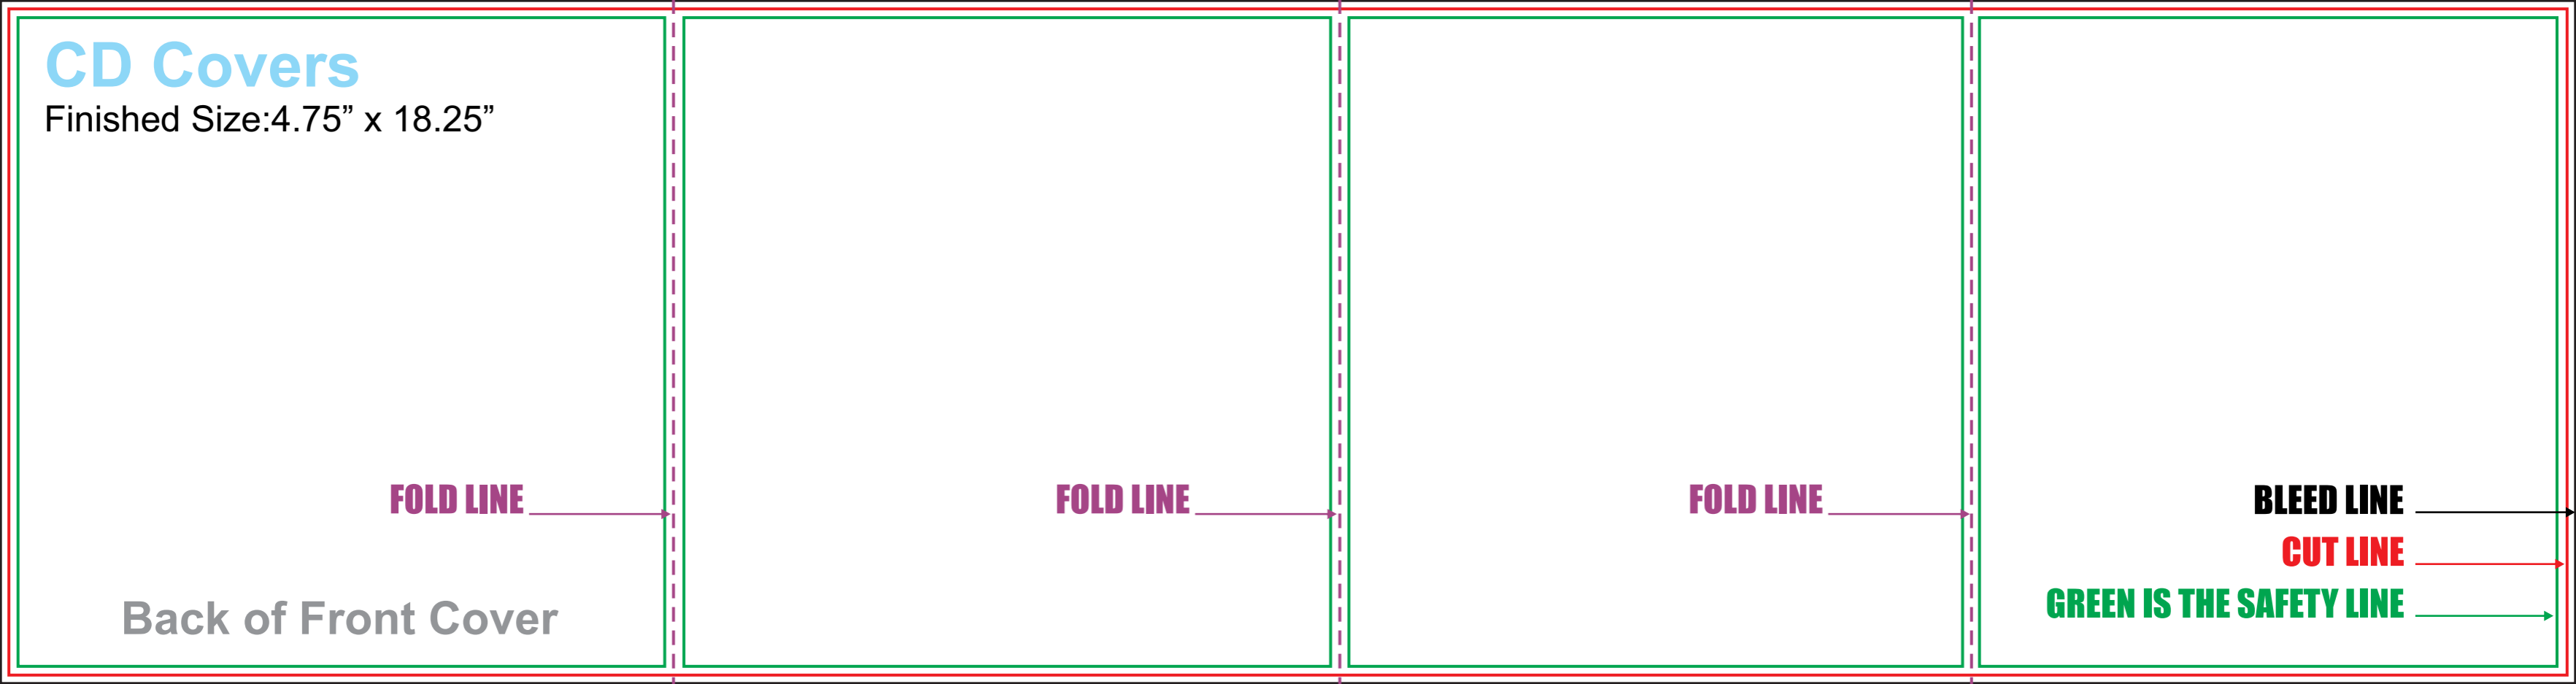

# CD Covers

Finished Size: 4.75" x 9.5"

**BLEED LINE**

**CUT LINE**

**GREEN IS THE SAFETY LINE**

# CD Covers

Finished Size: 4.75" x 18.25"

**FOLD LINE**

**FOLD LINE**

**FOLD LINE**

**BLEED LINE**

**CUT LINE**

**GREEN IS THE SAFETY LINE**

# CD Covers

Finished Size: 4.75" x 14.125"

Sizes: 4.75 x 9.5, 4.75 x 4.75,

4.75 x 18.25 inside

4.75 x 18.25 outside

4.75 x 14.125 inside

4.75 x 14.125 outside

**FOLD LINE** →

Back of Front Cover

**FOLD LINE** →

**BLEED LINE** →

**CUT LINE** →

**GREEN IS THE SAFETY LINE** →